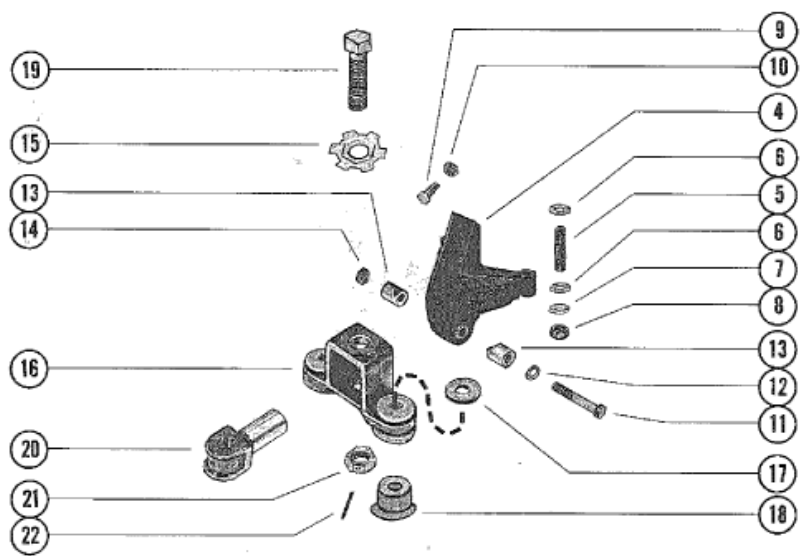

INBOARD

Parts List						
Ref	Class	Part	Description	Qty	Comment	Footnote
1		62255	BRACKET, MOUNTING (REAR)	2		
2	10	37269	SCREW, MOUNTING BRACKET T	4		
3	13	32993	LOCKWASHER, MOUNTING BRA	4		
4		61815	BRACKET, MOUNTING (FRONT)	2		
5	16	65737	STUD, FRONT MOUNTING BRAC	3		
5	16	65743	STUD, FRONT MOUNTING BRAC	1	SEE NOTE	
6	12	34567	WASHER, MOUNTING BRACKET	1	SEE NOTE	
6	12	54426	WASHER, MOUNTING BRACKET	4		
7	13	32993	LOCKWASHER, MOUNTING BRA	4		
8	11	34933	NUT, MOUNTING BRACKET STU	4		
9	10	30155	SCREW, ENGINE LOCATING (1	2		
10	11	22024	NUT, ENGINE LCATING SCREW	2		
11	10	47654	SCREW, CLAMP-ADJUSTING TRI	4		
12	13	32993	LOCKWASHER, CLAMP ADJUSTI	4		
13	54	47528	CLAMP, ADJUSTING TRUNNION	8		
14	11	29553	NUT, CLAMP ADJUSTING TRUNN	4		
15	14	48467	TAB WASHER, ADJUSTING TRUI	4		
16		52139A	2 BRACKET ASSEMBLY, MOUNTIN	4		
17	12	48611	WASHER, MOUNTING BRACKE	8		
18		47656	MOUNT, MOUNTING BRACKET	8		
19	10	52156	SCREW, ADJUSTING TRUNNION	4		
20		47518	TRUSSION, ADJUSTING-MOUNT	4		
21	11	47525	NUT, JAM-ADJUSTING TRUNNIO	4		
22	17	22116	PIN, ROL-JAM NUT	4		